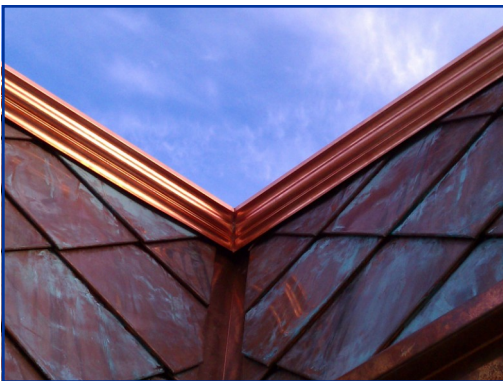

3495 Swetzer Road Loomis CA 95650 916-652-7667

www.adriusa.com

Coping

Custom Coping, Great for:

- Rake Trim
- Eave Trim
- Gutter base
- Parapet Cap

Available in:

- Painted Steel, Galvanized Steel, Copper, & Stainless
- Variety of shapes and sizes available