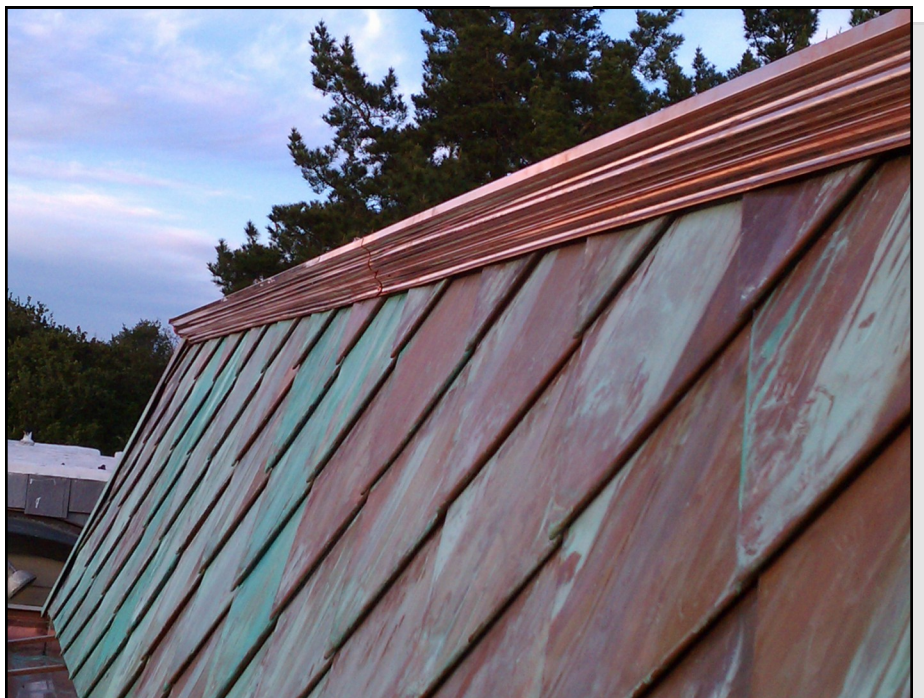

3495 Swetzer Road Loomis CA 95650 916-652-7667

www.adriusa.com

Coping

Custom Coping, Great for:

- Rake Trim
- Eave Trim
- Gutter base
- Parapet Cap

Available in:

- Painted Steel, Galvanized Steel, Copper, & Stainless
- Variety of shapes and sizes available